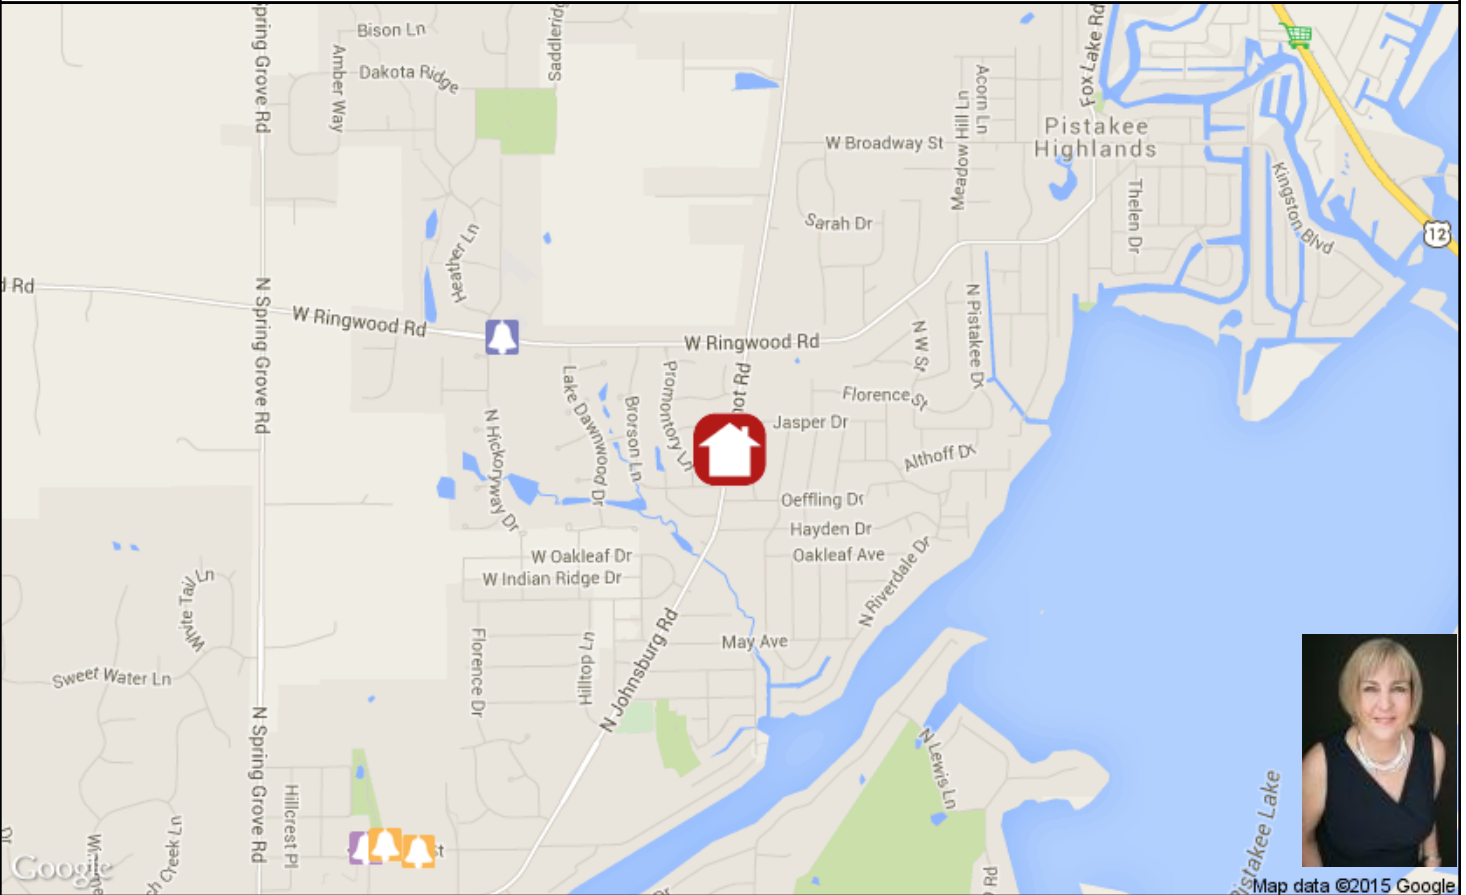

Home-Turf Report for 4806 Wilmot Rd, McHenry, IL

Prepared by: Maggie Finegan // Keller Williams // 773-502-1673 // mfinegan@kw.com

© Forum Analytics, LLC // Visit www.hometurfonline.com or call (800) 689-1652

High School District:

Johnsburg Community Unit School District 12

Grade School District:

Johnsburg Community Unit School District 12

Nearest Public High School(s):

Johnsburg High School, 2002 West Ringwood Rd, 0.6mi NW

Nearest Private High Schools:

Fox Valley Christian School, 509 Front St, 5.0mi SW
Community Alternative Renewal Experience, 215 N Milwaukee Ave, 7.7mi E
Marian Central Catholic High School, 1001 Mchenry Ave, 11.7mi SW

Nearest Public Elementary School(s):

James C. Bush Elementary School, 2117 Church St, 1.3mi SW
Ringwood School Primary Center, 4700 School Rd, 3.9mi W

Nearest Public Middle School(s):

Johnsburg Junior High School, 2220 Church St, 1.3mi SW

Nearest Private Elementary Schools:

St. John the Baptist Catholic School, 2304 Church St, 1.4mi SW
Montini Catholic School, 1405 N Richmond Rd, 4.1mi SW

Nearest Public Library:

Johnsburg Public Library District, 3000 North Johnsburg Road, 2.1mi SW

Nearest Hospital:

Centegra Northern Ill Med Ctr, 4201 Medical Center Drive, 6.1mi SW

Nearest Major Grocery Stores:

Aldi, 27415 West Hartigan Road, 2.7mi E
Meijer, 2253 N Richmond Rd, 3.5mi SW
Aldi, 1742 N. Richmond Rd., 3.8mi SW

Nearest Movie Theaters:

Fox Lake Theatre, 115 Lakeland Plz, 2.3mi E
Regal Cinemas Rollins, 550 E Rollins Rd, 8.0mi E

Nearest Major Health Clubs:

National Fitness & Tan, 9 Nippersink Blvd, 2.2mi E
Venus Fitness, 145 Sayton Rd # D, 2.5mi E

Nearest Starbucks:

2210 Richmond Rd., 3.5mi SW

Nearest CTA Station:

O'Hare Airport, Blue Line, 33.3mi SE

Nearest Metra

Fox Lake, 2.2mi E

- Starbucks
- Health Club
- Dog Park
- Major Grocery
- Library
- Hospital
- Theater
- CTA Station
- Metra Station
- **Public Schools:**
- High School
- Elementary
- **Private Schools:**
- High School
- Elementary