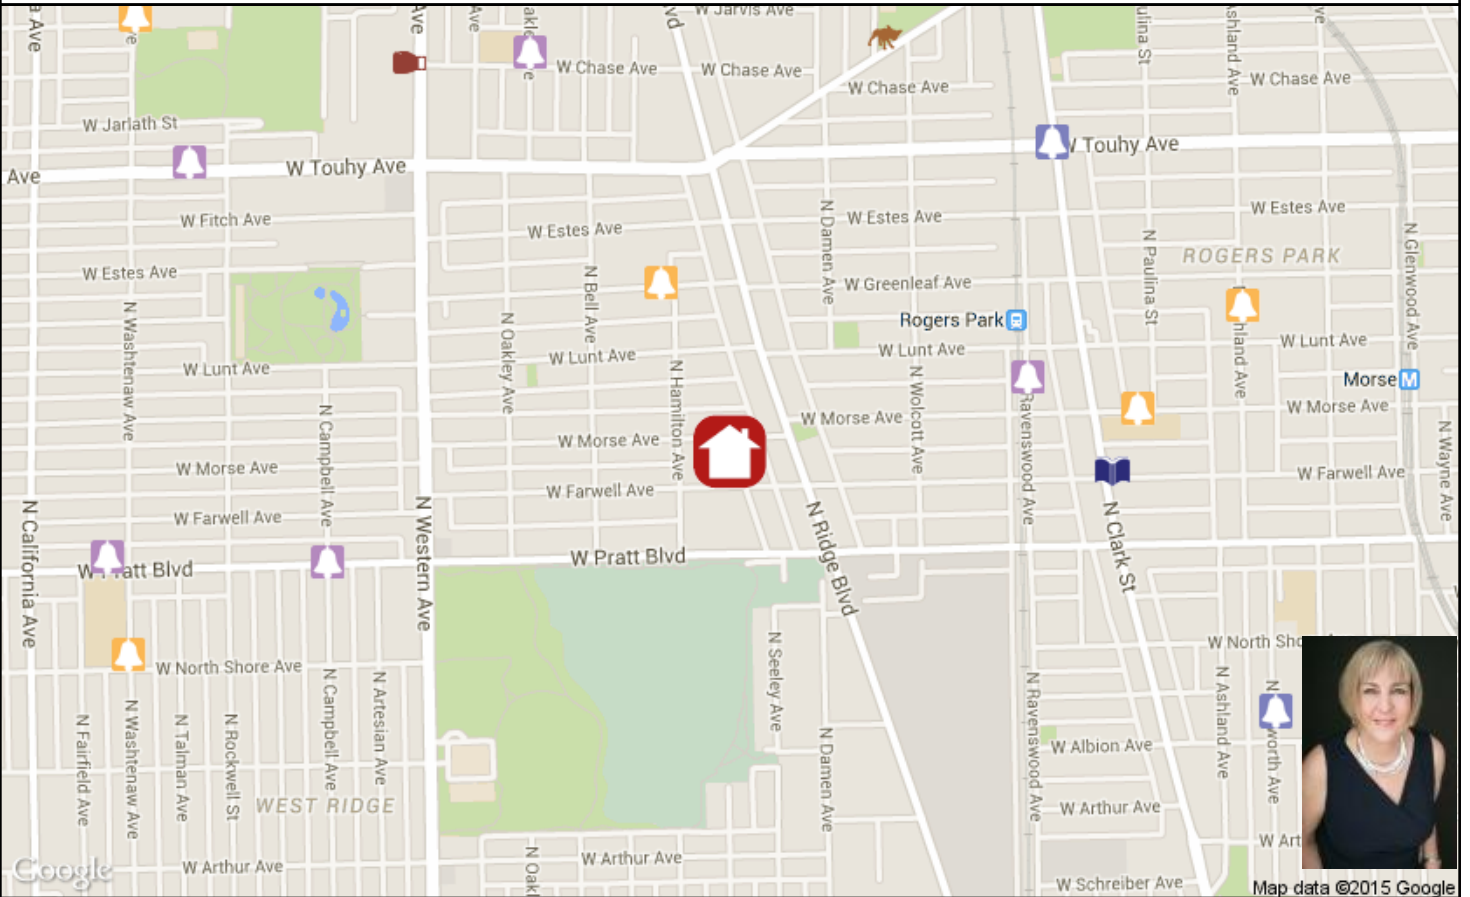

Home-Turf Report for 2037 W Morse Ave, Chicago, IL

Prepared by: **Maggie Finegan // Keller Williams // 773-502-1673 // mfinegan@kw.com**

© Forum Analytics, LLC // Visit www.hometurfonline.com or call (800) 689-1652

City Ward#: 50

Alderman: DEBRA SILVERSTEIN
6199 N LINCOLN AVE, 60659, 773-764-5050

Nearest Public High Schools:

Chicago Math & Science Elementary Charter, 7202 North Clark St, 0.6mi NE
Sullivan High School, 6631 North Bosworth Ave, 0.8mi SE

Nearest Private High Schools:

Ida Crown Jewish Academy, 2828 W Pratt Blvd, 1.0mi W
Yeshivas Meor Hatorah of Chicago, 3050 W Touhy Ave, 1.2mi W
Hanna Sacks Bais Yaakov High School, 3021 W Devon Ave, 1.4mi SW

Nearest Public Elementary Schools:

G. Armstrong International Studies Elementary School, 2110 West Greenleaf Ave, 0.2mi N
New Field Elementary School, 1707 West Morse Ave, 0.5mi E

Nearest Private Elementary Schools:

Eyes on the Future Children's Care, 6969 N Ravenswood Ave, 0.4mi E
Bethesda Lutheran School, 6803 N Campbell Ave, 0.5mi W

Nearest Public Library:

Rogers Park Branch Library, 6907 N. Clark Street, 0.5mi E

Nearest Hospital:

Swedish Covenant Hospital, 5145 North California Avenue, 2.4mi S

Nearest Major Grocery Stores:

Aldi, 6220 N. California, 1.2mi SW
Aldi, 6221 N. Broadway, 1.4mi SE
Jewel-Osco, 5516 North Clark Street, 1.8mi SE

Nearest Movie Theaters:

Century Theatres, 1715 Maple Ave, 3.0mi N
Village Crossing 18, 7000 Carpenter Rd, 4.1mi W

Nearest Major Health Clubs:

Curves, 7300 N Western Ave # L, 0.6mi NW
Bally Total Fitness, 7529 N Clark St, 0.9mi N

Nearest Starbucks:

2209 W Howard St, 0.9mi N

Nearest CTA Station:

Morse, Red Line, 0.9mi E

Nearest Metra

Rogers Park, 0.4mi NE

- Starbucks
- Health Club
- Dog Park
- Major Grocery
- Library
- Hospital
- Theater
- CTA Station
- Metra Station
- Public Schools:
- High School
- Elementary
- Private Schools:
- High School
- Elementary