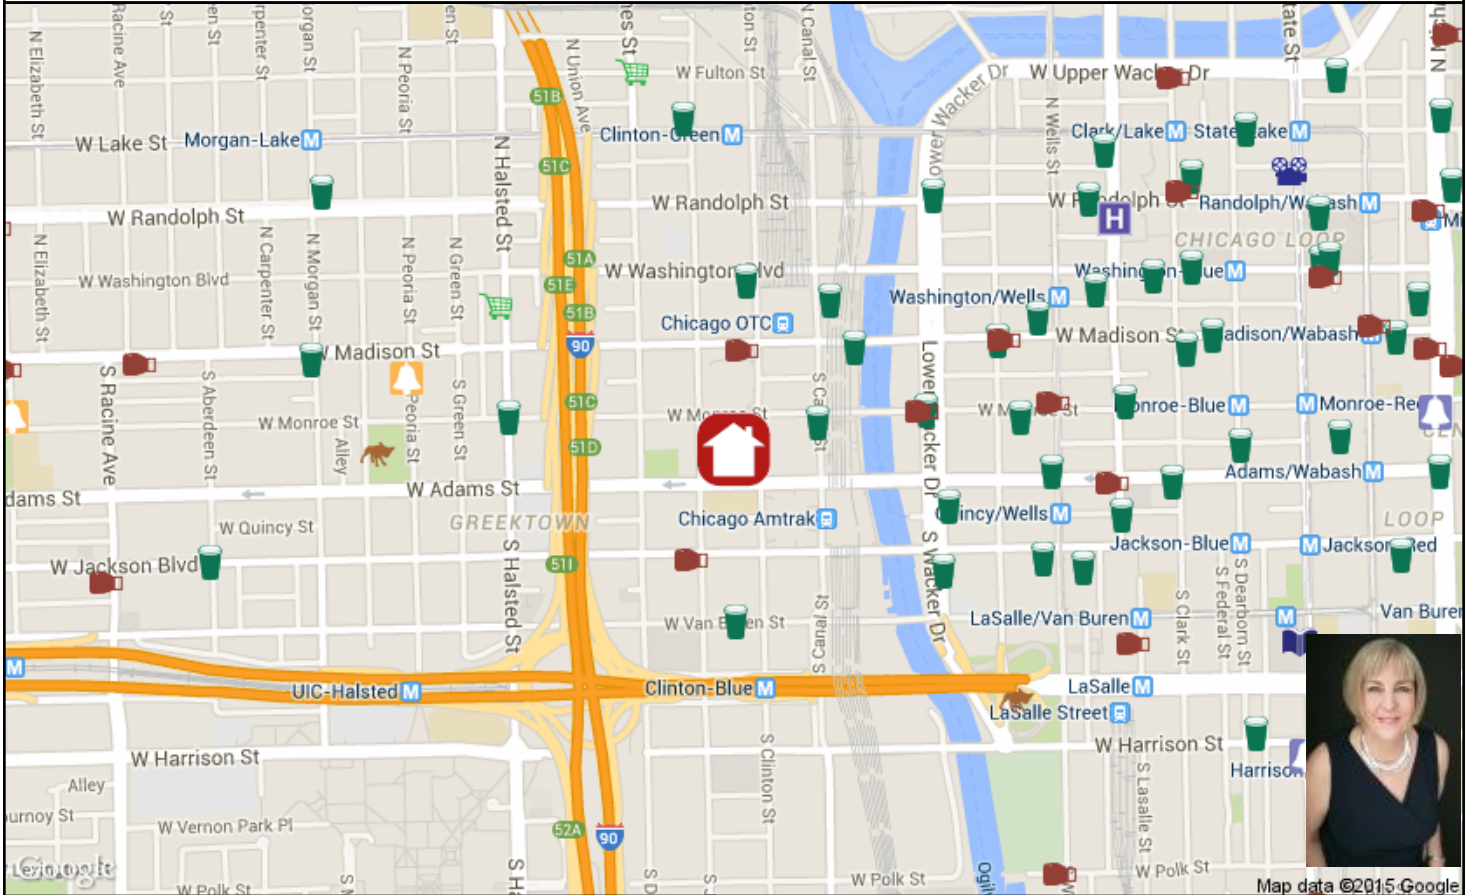

Home-Turf Report for 125 S. Jefferson St, Chicago, IL 60661

Prepared by: Maggie Finegan // Keller Williams // 773-502-1673 // mfinegan@kw.com

© Forum Analytics, LLC // Visit www.hometurfonline.com or call (800) 689-1652

City Ward#: 2

Alderman: ROBERT FIORETTI
429 S DEARBORN, 60605, 312-263-9273

Nearest Public High Schools:

Ihsca Charter High School, 122 South Michigan Ave, 0.9mi E

Nearest Private High Schools:

St. Ignatius College Preparatory School, 1076 W Roosevelt Rd, 1.1mi SW
Esperanza School, 520 N Marshfield Ave, 1.6mi NW
Cornerstone Academy, 1111 N Wells St Fl 4, 1.6mi N

Nearest Public Elementary Schools:

Galileo Math & Science Scholastic Academy, 820 South Carpenter St, 0.8mi SW
Skinner Elementary School, 111 South Throop St, 0.9mi W

Nearest Private Elementary Schools:

Montessori Academy of Chicago, 1335 W Randolph St, 1.0mi W
Frances Xavier Warde School, 751 N State St, 1.3mi NE

Nearest Public Library:

Harold Washington Branch Library, 400 S. State Street, 0.8mi E

Nearest Hospital:

Children's Memorial Hospital, 2300 Children's Plaza, 0.6mi NE

Nearest Major Grocery Stores:

Mariano's, 40 Halsted St., 0.4mi NW
Jewel-Osco, 370 N Desplaines St, 0.5mi N
Whole Foods, 1101 S. Canal St, 0.8mi S

Nearest Movie Theaters:

Gene Siskel Film Ctr, 164 N State St, 0.8mi NE
ShowPlace ICON Theater, 1011 South Delano Court E, 0.9mi SE

Nearest Major Health Clubs:

Tennis Corp Of American, 555 W Madison St # 3, 0.1mi N
Fitness Formula, 619 W Jackson Blvd, 0.1mi S

Nearest Starbucks:

139 South Clinton, 0.1mi E

Nearest CTA Station:

Clinton-Congress, Blue Line, 0.3mi S

Nearest Metra

Union Station, 0.2mi SE

- Starbucks
- Health Club
- Dog Park
- Major Grocery
- Library
- Hospital
- Theater
- CTA Station
- Metra Station
- Public Schools:
  - High School
  - Elementary
- Private Schools:
  - High School
  - Elementary