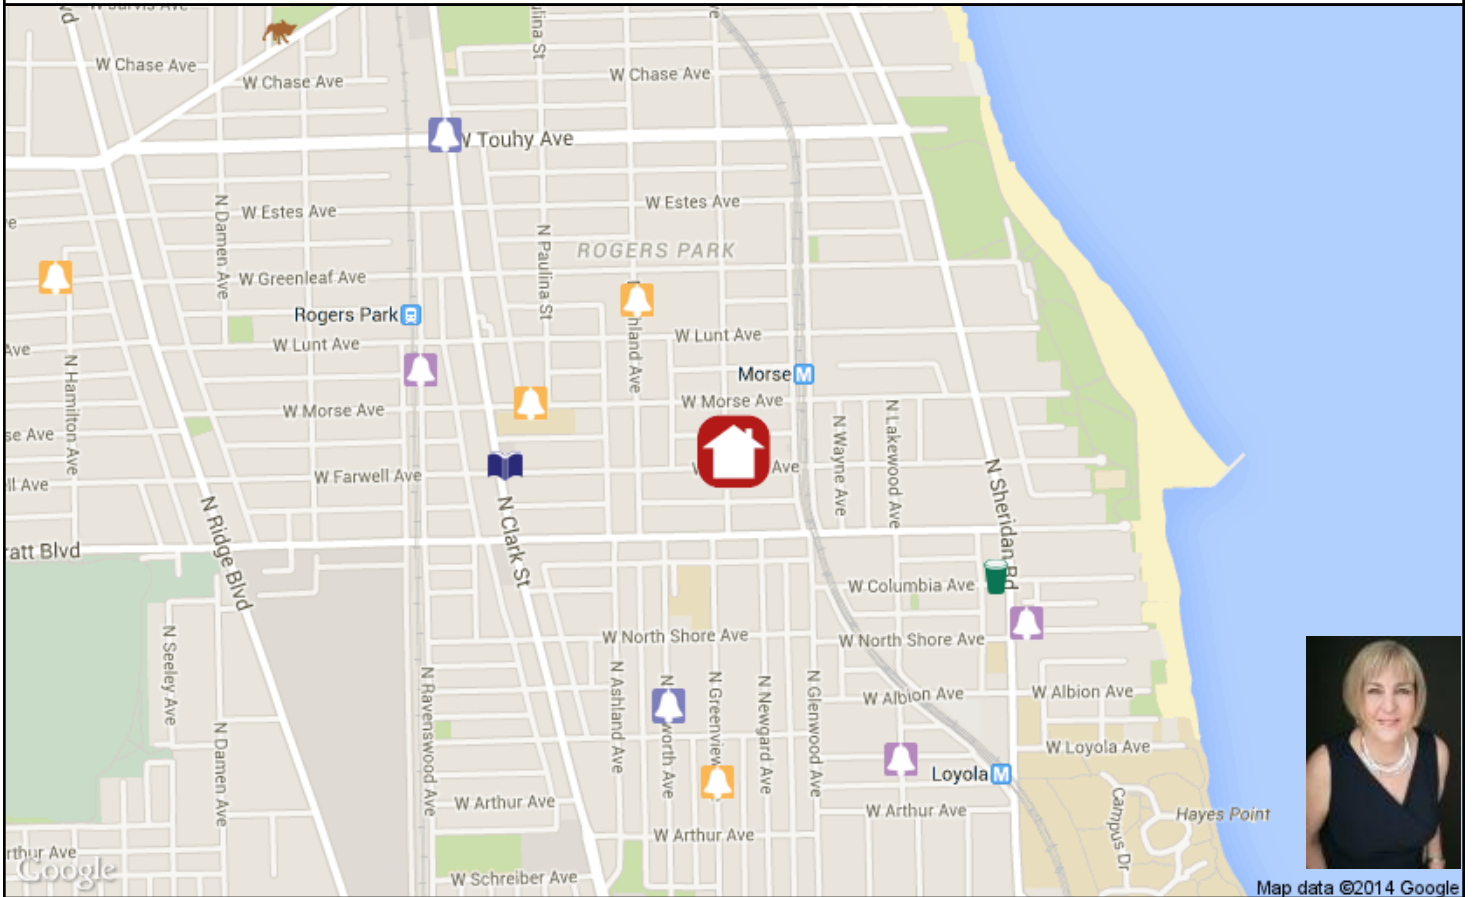

Home-Turf Report for 1444 W. Farwell Ave, Chicago, IL

Prepared by: **Maggie Finegan // Keller Williams // 773-502-1673 // mfinegan@kw.com**

© Forum Analytics, LLC // Visit www.hometurfonline.com or call (800) 689-1652

City Ward#: 49

Alderman: JOSEPH A. MOORE
7356 N GREENVIEW AV, 60626, 773-338-5796

Nearest Public High Schools:

Chicago Math & Science Elementary Charter, 7202 North Clark St, 0.5mi NW

Nearest Private High Schools:

St. Gregory High School, 1677 W Bryn Mawr Ave, 1.6mi S
Ida Crown Jewish Academy, 2828 W Pratt Blvd, 1.7mi W
Yeshivas Meor Hatorah of Chicago, 3050 W Touhy Ave, 2.0mi W

Nearest Public Elementary Schools:

Field Elementary School, 7019 North Ashland Blvd, 0.2mi NW
New Field Elementary School, 1707 West Morse Ave, 0.3mi W

Nearest Private Elementary Schools:

Eyes on the Future Children's Care, 6969 N Ravenswood Ave, 0.4mi W
North Shore Academy, 6711 N Sheridan Rd, 0.4mi SE

Nearest Public Library:

Rogers Park Branch Library, 6907 N. Clark Street, 0.3mi W

Nearest Hospital:

Methodist Hospital of Chicago, 5025 North Paulina Street, 2.4mi S

Nearest Major Grocery Stores:

Aldi, 6221 N. Broadway, 0.9mi SE
Jewel-Osco, 5516 North Clark Street, 1.6mi S
Jewel-Osco, 5343 North Broadway, 1.8mi S

Nearest Movie Theaters:

Century Theatres, 1715 Maple Ave, 3.1mi N
Brew & View At the Vic, 3145 N Sheffield Ave, 4.7mi S

Nearest Major Health Clubs:

Curves, 1354 W Devon Ave, 0.6mi S
Bally Total Fitness, 7529 N Clark St, 1.0mi NW

Nearest Starbucks:

6738 North Sheridan Avenue, 0.4mi SE

Nearest CTA Station:

Morse, Red Line, 0.1mi NE

Nearest Metra

Rogers Park, 0.4mi NW

- Starbucks
- Health Club
- Dog Park
- Major Grocery
- Library
- Hospital
- Theater
- CTA Station
- Metra Station
- Public Schools:
- High School
- Elementary
- Private Schools:
- High School
- Elementary