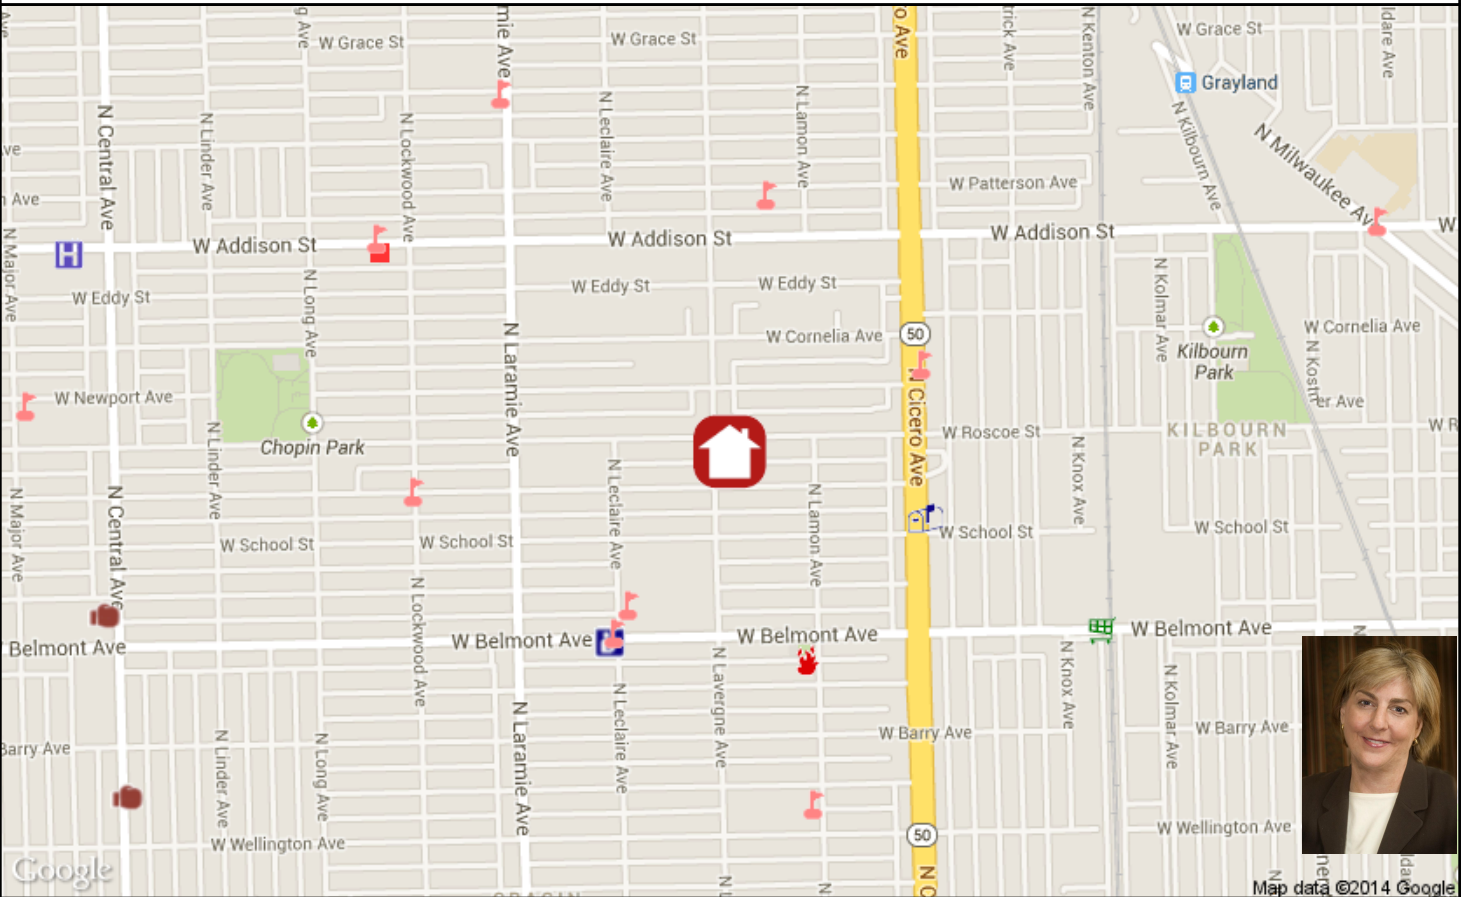

Home-Turf Report for 4951 W. Roscoe St, Chicago, IL

Prepared by: Maggie Finegan // Keller Williams // 773-502-1673 // mfinegan@kw.com

© Home-Turf Marketing Systems, L.L.C. // Visit www.hometurfonline.com or call (800) 689-1652

City Ward#: 38

Alderman: Timothy M. Cullerton
5817 W. Irving Park Rd., 60634, 773-545-3838

Nearest Public High Schools:

Foreman High, 3235 N Leclaire Av, 0.2mi SW
Schurz High, 3601 N Milwaukee Av, 0.9mi E

Nearest Private High Schools:

Notre Dame High, 3000 N Mango Ave, 1.1mi SW
Lydia Urban Acd., 4300 W Irving Park, 1.1mi NE
St Patrick High, 5900 W Belmont Ave, 1.2mi W

Nearest Public Elementary Schools:

Falconer Elem., 3020 N Lamon Av, 0.5mi S
Gray Elem., 3730 N Laramie Av, 0.5mi NW

Nearest Private Elementary Schools:

Midwestern Christian Acd., 3465 N Cicero Ave, 0.3mi NE
North Ctr Handicapped Children, 5104 W Belmont Ave, 0.3mi SW

Nearest Daycare Centers:

Mosaic Early Childhood Academy, 5332-34 W Addison St, 0.3mi NE
Mama's Day Care, 4014 N Lavergne Ave, 0.8mi N
Fairyland Nursery School, 4350 N Milwaukee Av, 1.2mi N

Nearest Public Library:

Portage-Cragin, 5108 W Belmont Ave, 312-744-0152, 0.3mi SW

Nearest Hospital:

Our Lady Of The Resurrection Medical Ctr, 5645 W Addison St, 0.9mi W

Nearest Major Grocery Stores:

Tony's Finer Foods, 4608 W Belmont Ave, 0.5mi SE
Jewel, 4660 W Irving Park Rd, 0.8mi NE
Aldi, 4645 W Diversey Ave, 0.8mi SE

Nearest Movie Theaters:

AMC Showplace Galewood 14, 5530 W. Homer Blvd., 2.0mi S
Logan Theatre, 2646 N Milwaukee Ave, 2.4mi E

Nearest Health Clubs:

X Sport Fitness, 3212 N Central Ave, 0.8mi W
Snap Fitness, 4504 W Irving Park Rd, 1.0mi NE

Nearest Starbucks:

4365 West Irving Park Road, 1.0mi NE

Nearest CTA Station:

Irving Park, Blue Line, 1.4mi NE

Nearest Metra

Grayland, 0.7mi NE

Nearest Fire

0.3mi S

- Starbucks
- Health Club
- Dog Park
- Day Care
- Major Grocery
- Library
- Hospital
- Post Office
- Theater
- Fire Station
- School
- CTA Station
- Metra Station
- City Park

Home-Turf Marketing Systems, L.L.C. and the users of Home-Turf assume no responsibility for any loss or impact resulting from the use of this information. No representations are made regarding the accuracy of the information provided. All data is subject to change and should be verified with local sources.