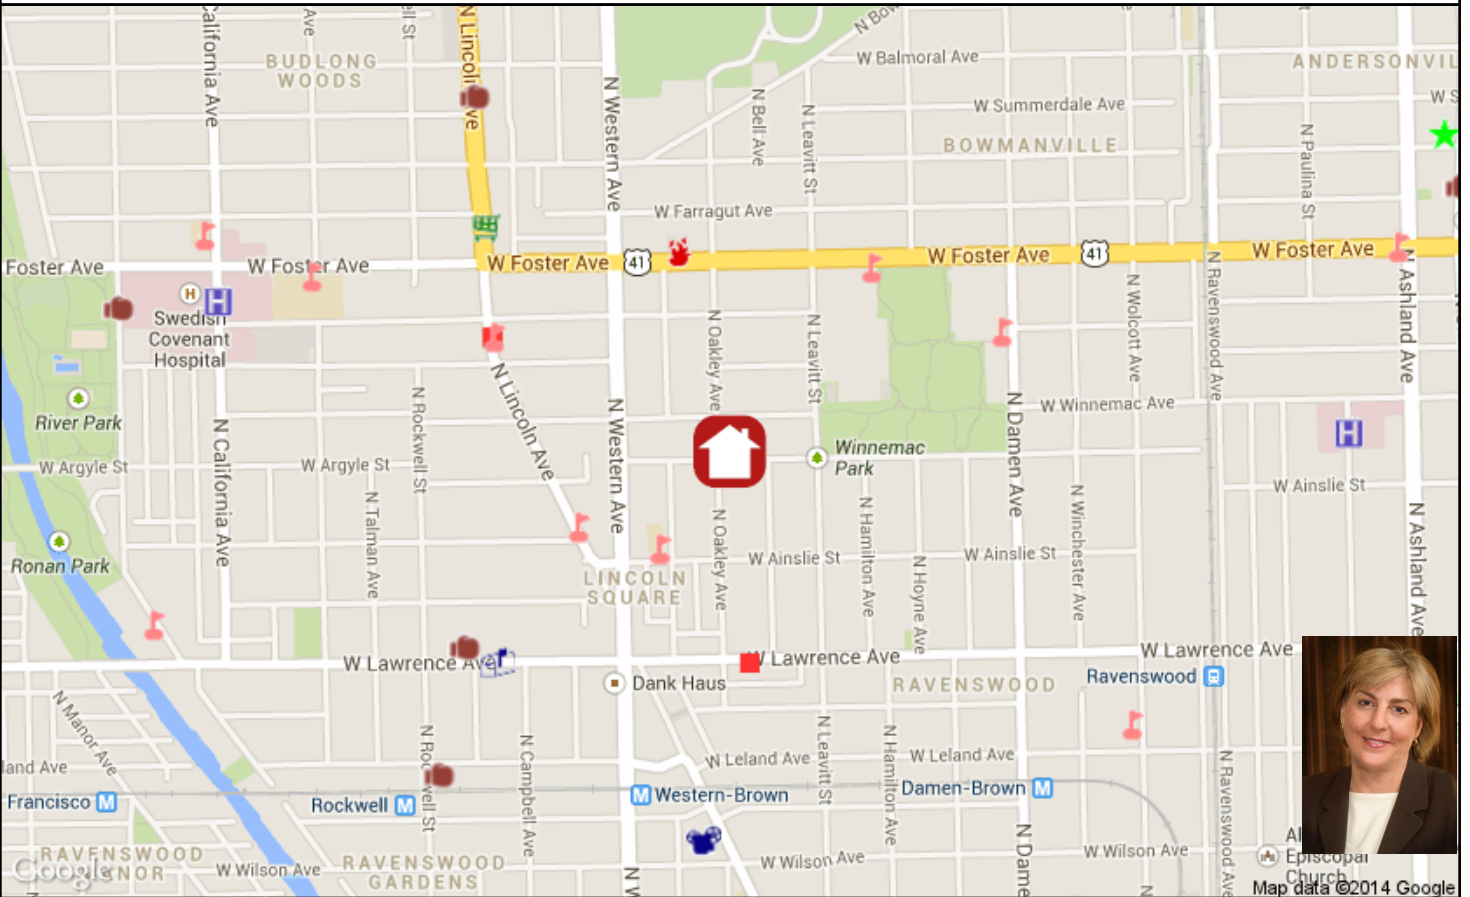

Home-Turf Report for 5001 N Oakley Ave

Prepared by: Maggie Finegan // Keller Williams // 773-502-1673 // mfinegan@kw.com

© Home-Turf Marketing Systems, L.L.C. // Visit www.hometurfonline.com or call (800) 689-1652

City Ward#: 47

Alderman: Ameya Pawar
4243 N. Lincoln Ave., 60618, 773-868-4747

Nearest Public High Schools:

Amundsen High, 5110 N Damen Av, 0.4mi NE
Northside Prep HS, 5501 N Kedzie Av, 1.3mi NW

Nearest Private High Schools:

Lawrence Hall Youth Services, 4833 N Francisco Ave, 0.8mi W

St Gregory High, 1677 W Bryn Mawr Ave, 1.1mi NE
Jane Addams, 1800 W Cuyler Ave, 1.3mi SE

Nearest Public Elementary Schools:

Chappell Elem., 2135 W Foster Av, 0.3mi NE
Budlong Elem., 2701 W Foster Av, 0.6mi NW

Nearest Private Elementary Schools:

St Matthias, 4910 N Claremont Ave, 0.1mi SW
Gateway To Learning, 4925 N Lincoln Ave, 0.2mi SW

Nearest Daycare Centers:

Adler Schools, 2239 W Lawrence Ave, 0.3mi S
Little Angels Day Care II, 5117 N Lincoln Ave, 0.3mi NW
Building Bridges South-East Asia Ctr, 5120 N Broadway St, 1.3mi E

Nearest Public Library:

Sulzer Regional, 4455 N Lincoln Ave, 312-744-7616, 0.7mi S

Nearest Hospital:

Swedish Covenant Hospital, 5145 N California Ave, 0.7mi W

Nearest Major Grocery Stores:

Dominick's, 5233 N Lincoln Ave, 0.4mi NW
Aldi, 2431 W Montrose Ave, 0.8mi S
Jewel, 4250 N Lincoln Ave, 1.0mi S

Nearest Movie Theaters:

Davis Theatre, 4614 N Lincoln Ave, 0.5mi S
Music Box, 3733 N Southport Ave, 1.9mi SE

Nearest Health Clubs:

Corepower Yoga, 2301 W Lawrence , 0.3mi S
Women's Workout World, 2540 W Lawrence Ave, 0.4mi SW

Nearest Starbucks:

4553-4557 N Lincoln Ave, 0.5mi S

Nearest CTA Station:

Western, Brown Line, 0.4mi S

Nearest Metra

Ravenswood, 0.7mi SE

Nearest Fire

0.3mi N

- Starbucks
- Health Club
- Dog Park
- Day Care
- Major Grocery
- Library
- Hospital
- Post Office
- Theater
- Fire Station
- School
- CTA Station
- Metra Station
- City Park

Home-Turf Marketing Systems, L.L.C. and the users of Home-Turf assume no responsibility for any loss or impact resulting from the use of this information. No representations are made regarding the accuracy of the information provided. All data is subject to change and should be verified with local sources.