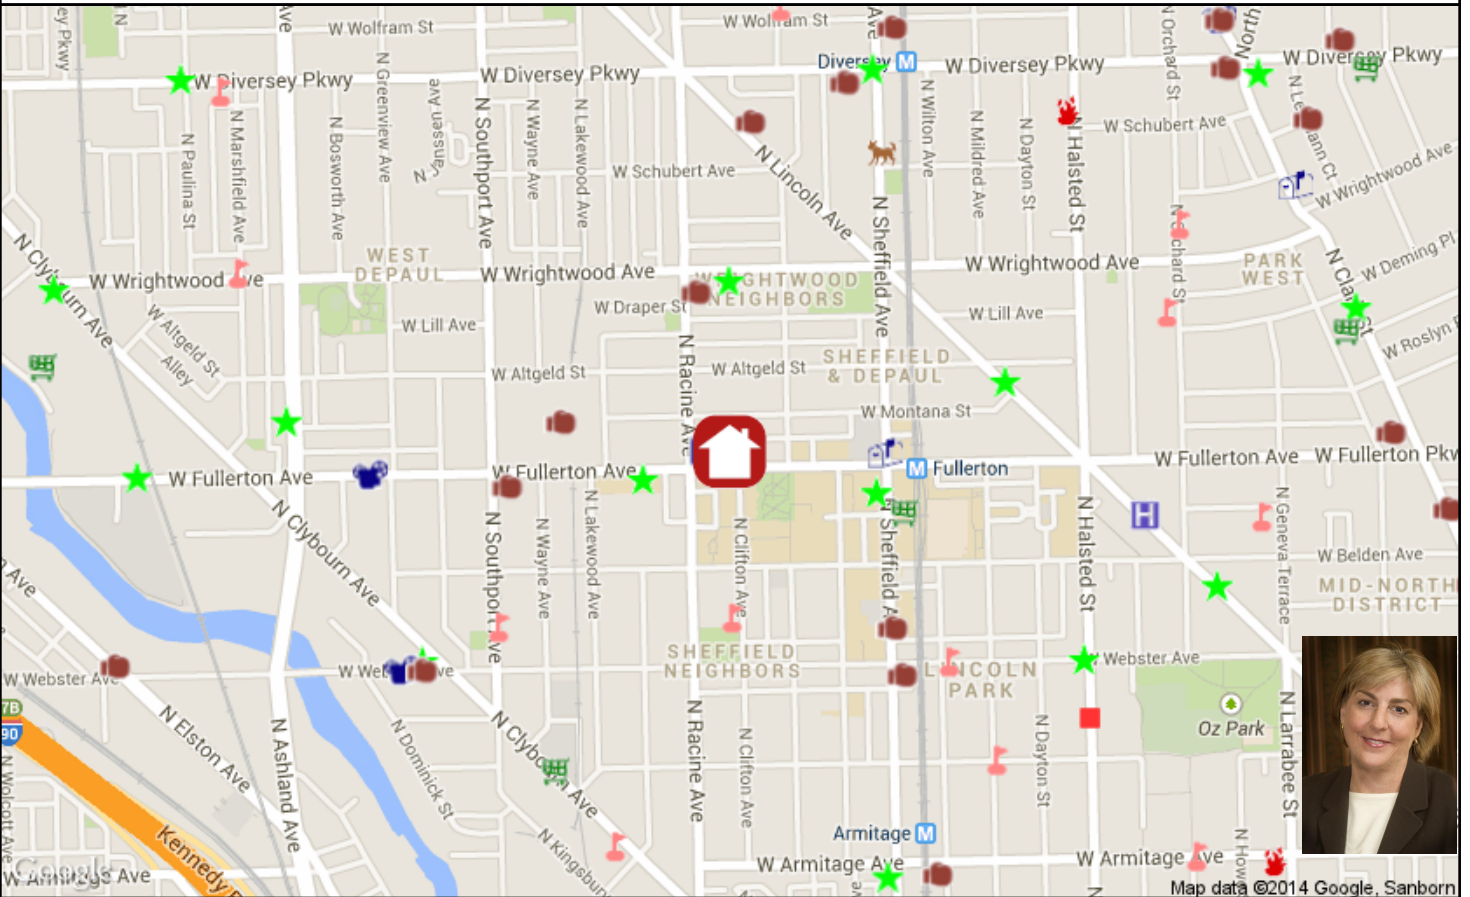

Home-Turf Report for 1136 W. Fullerton Ave, Chicago, IL

Prepared by: Maggie Finegan // Keller Williams // 773-502-1673 // mfinegan@kw.com

© Home-Turf Marketing Systems, L.L.C. // Visit www.hometurfonline.com or call (800) 689-1652

City Ward#: 43

Alderman: Michele Smith
2523 North Halsted St, 60614, 773.348.9500

Nearest Public High Schools:

Lincoln Park High, 2001 N Orchard St, 0.8mi SE
Ramirez Computer Hs, 2435 N Western Av, 1.5mi W

Nearest Private High Schools:

Francis Parker HS, 330 W Webster Ave, 1.0mi E
Holy Trinity High, 1443 W Division St, 1.6mi S
Josephinum Acd., 1501 N Oakley Blvd, 1.8mi SW

Nearest Public Elementary Schools:

Mayer Elem., 2250 N Clifton Av, 0.2mi S
Agassiz Elem., 2851 N Seminary Av, 0.6mi N

Nearest Private Elementary Schools:

St Josaphat, 2245 N Southport Ave, 0.4mi W
Montessori Dela Citta, 1501 W Fullerson Ave, 0.4mi SE

Nearest Daycare Centers:

The Goddard School, 1127 W. Armitage Ave, 0.5mi S
Creme de la Creme, 2230 N. Dominick St., 0.5mi SW
St. Vincent De Paul Center, 2145 N Halsted St, 0.6mi SE

Nearest Public Library:

Lincoln Park, 1150 W Fullerton Ave, 312-744-1926, 0.0mi W

Nearest Hospital:

Children's Memorial Hospital, 2300 N Childrens Plz, 0.5mi E

Nearest Major Grocery Stores:

Dominick's, 959 W Fullerton Ave, 0.2mi E
Treasure Island, 2121 N Clybourn Ave, 0.5mi SW
Urban Fresh, 1910 N Clybourn, 0.7mi S

Nearest Movie Theaters:

Facets Cinematheque, 1517 W Fullerton Ave, 0.5mi W
Regal Theaters Webster Place 11, 1471 W Webster Ave, 0.5mi SW

Nearest Health Clubs:

Core Chicago Pilates, 2549 N Racine Ave, 0.2mi N
Lakeshore Athletic Club, 1320 W Fullerton Ave, 0.2mi W

Nearest Starbucks:

1245 W. Fullerton Ave., 0.1mi W

Nearest CTA Station:

Fullerton, Red, Brown, Purple (Express), 0.2mi E

Nearest Metra

Clybourn, 0.8mi SW

Nearest Fire

0.6mi NE

- Starbucks
- Health Club
- Dog Park
- Day Care
- Major Grocery
- Library
- Hospital
- Post Office
- Theater
- Fire Station
- School
- CTA Station
- Metra Station
- City Park

Home-Turf Marketing Systems, L.L.C. and the users of Home-Turf assume no responsibility for any loss or impact resulting from the use of this information. No representations are made regarding the accuracy of the information provided. All data is subject to change and should be verified with local sources.