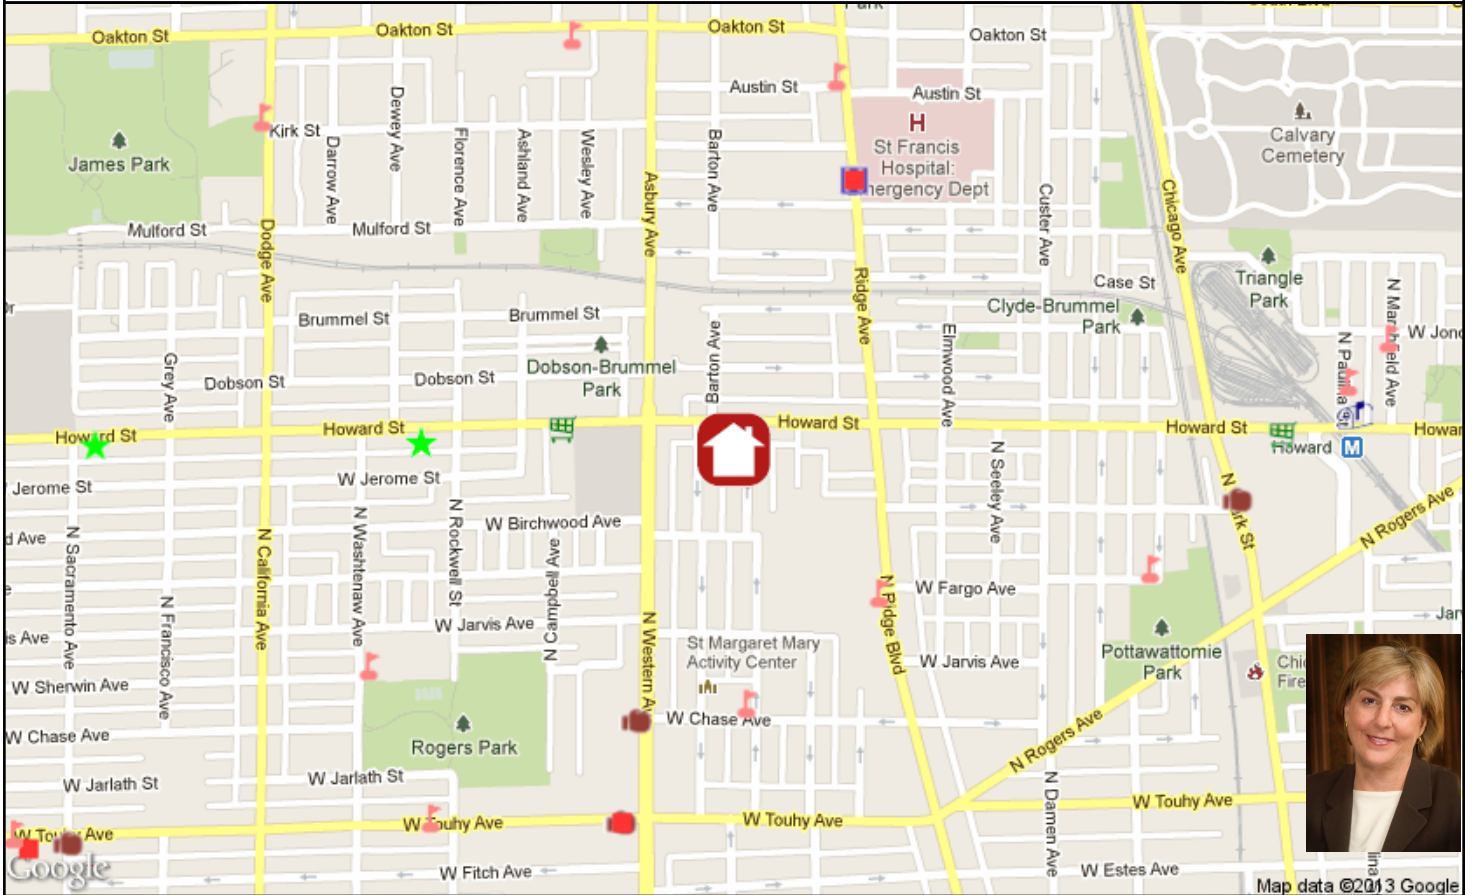

Home-Turf Report for 7552 N. Oakley Ave, Chicago, IL

Prepared by: Maggie Finegan // Keller Williams // 773-502-1673 // mfinegan@kw.com

© Home-Turf Marketing Systems, L.L.C. // Visit www.hometurfonline.com or call (800) 689-1652

City Ward#: 49

Alderman: Joseph A. Moore
7356 N. Greenview Ave., 60626, 773-338-5796

Nearest Public High Schools:

Sullivan High, 6631 N Bosworth Av, 1.5mi SE
Evanston Twp High, 1600 Dodge Ave, 2.0mi N

Nearest Private High Schools:

St. Scholastica, 7416 N Ridge Blvd, 0.3mi SE
HACC, 7647 N Paulina Ave, 0.8mi E
Ida Crown Jewish Acd., 2828 W Pratt Blvd, 1.2mi SW

Nearest Public Elementary Schools:

Oakton Elem., 436 Ridge Ave, 0.5mi N
Rogers Elem., 7345 N Washtenaw Av, 0.5mi SW

Nearest Private Elementary Schools:

St Margaret Mary, 7318 N Oakley Ave, 0.3mi S
Yeshiva Shearis Yisroel, 2620 W Touhy Ave, 0.6mi SW

Nearest Daycare Centers:

Childtime Learning Center, 355 Ridge Ave, 0.4mi NE
High Ridge YMCA, 2424 W Touhy Ave, 0.5mi S
Virginia Frank Child Dev. Center, 3033 W Touhy Ave, 1.0mi SW

Nearest Public Library:

Rogers Park, 6907 N Clark St, 312-744-0156, 1.1mi SE

Nearest Hospital:

St. Francis Hospital, 355 Ridge Ave, 0.4mi NE

Nearest Major Grocery Stores:

Jewel, 2485 Howard St, 0.2mi W
Dominick's, 1763 W Howard, 0.7mi E
Aldi, 2211 Oakton St, 1.0mi NW

Nearest Movie Theaters:

400 Theater, 6746 N Sheridan Rd, 1.7mi SE
Century 12 Evanston/Cine Arts 6, 1715 Maple Ave, 2.1mi N

Nearest Health Clubs:

Curves, 7300 N Western Ave, 0.4mi S
YMCA, 2424 W Touhy Ave, 0.5mi S

Nearest Starbucks:

2357 W. Howard St., 0.1mi W

Nearest CTA Station:

South Boulevard, Purple Line, Evanston Express, 0.8mi NE

Nearest Metra

Rogers Park, 0.9mi SE

Nearest Fire

0.9mi NE

- Starbucks
- Health Club
- Dog Park
- Day Care
- Major Grocery
- Library
- Hospital
- Post Office
- Theater
- Fire Station
- School
- CTA Station
- Metra Station
- City Park

Home-Turf Marketing Systems, L.L.C. and the users of Home-Turf assume no responsibility for any loss or impact resulting from the use of this information. No representations are made regarding the accuracy of the information provided. All data is subject to change and should be verified with local sources.