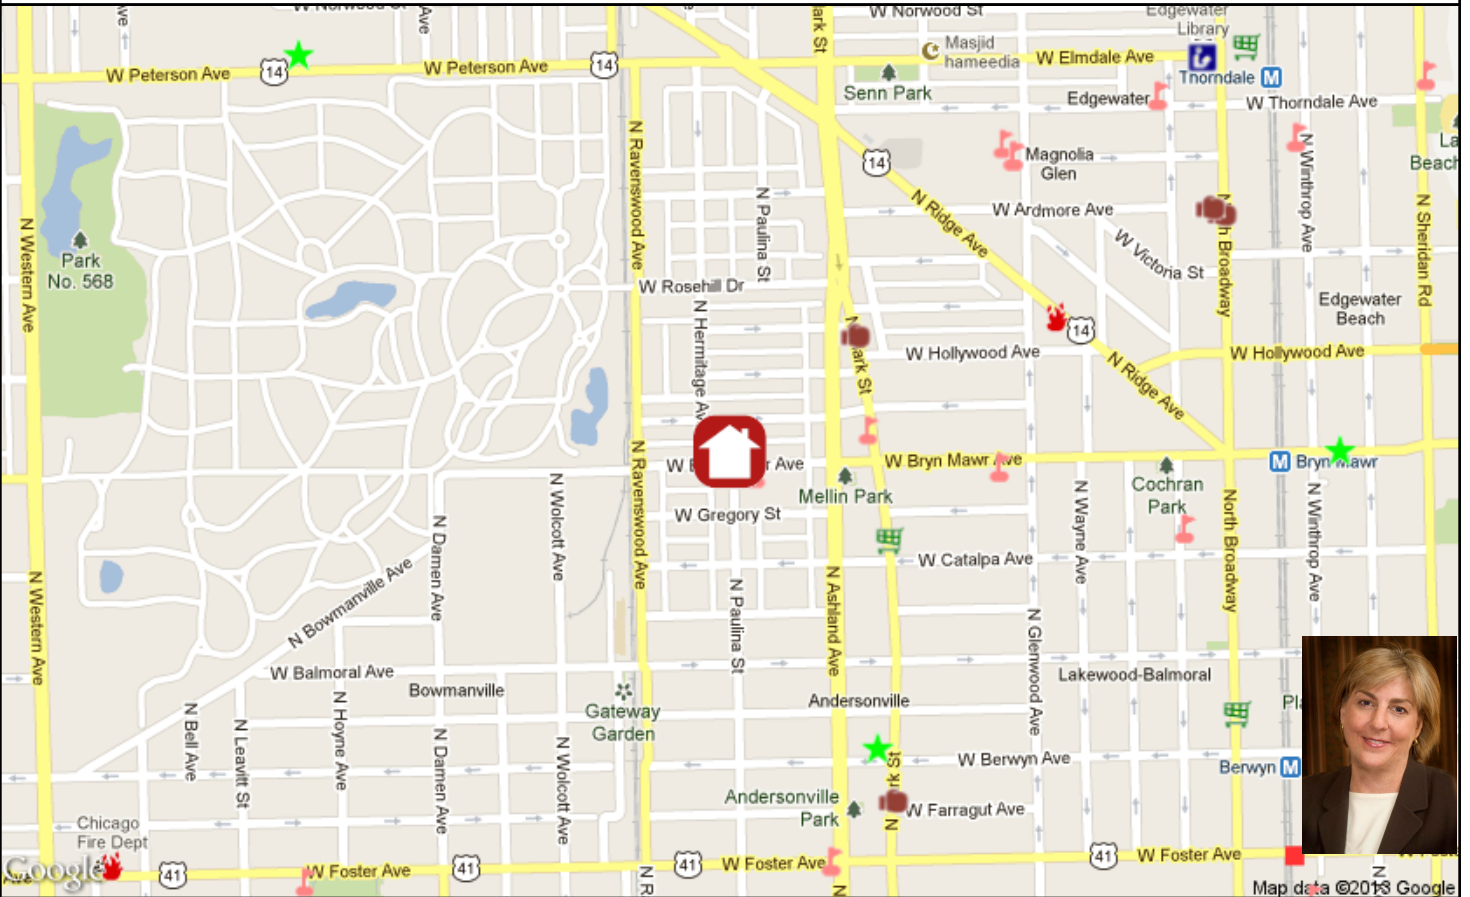

Home-Turf Report for 1664 W. Bryn Mawr Ave, Chicago, IL

Prepared by: Maggie Finegan // Keller Williams // 773-502-1673 // mfinegan@kw.com

© Home-Turf Marketing Systems, L.L.C. // Visit www.hometurfonline.com or call (800) 689-1652

City Ward#: 40

Alderman: Patrick J. O'Connor
5850 N. Lincoln Ave., 60659, 773-769-1140

Nearest Public High Schools:

Rickover Naval Military High, 5900 N Glenwood Av, 0.5mi NE

Senn HS, 5900 N Glenwood Av, 0.5mi NE

Nearest Private High Schools:

St Gregory High, 1677 W Bryn Mawr Ave, 0.0mi SE
Lubavitch Girls High, 2754 W Rosemont Ave, 1.6mi NW
Lawrence Hall Youth Services, 4833 N Francisco Ave, 1.8mi SW

Nearest Public Elementary Schools:

Peirce Elem., 1423 W Bryn Mawr Av, 0.3mi E
Trumbull Elem., 5200 N Ashland Av, 0.5mi S

Nearest Private Elementary Schools:

Lake Shore, 5611 N Clark, 0.2mi E
Northside Catholic Acd., 5525 N Magnolia Ave, 0.6mi E

Nearest Daycare Centers:

Building Bridges South-East Asia Ctr, 5120 N Broadway St, 0.9mi SE
Building Bridges South-East Asia Ctr, 1112 W Foster Ave, 0.9mi SE
Building Bridges South-East Asia Ctr, 1124 W Ainslie St, 1.1mi SE

Nearest Public Library:

Edgewater, 1210 W Elmdale Ave, 312-744-0718, 0.8mi NE

Nearest Hospital:

Methodist Hospital, 5025 N Paulina St, 0.8mi S

Nearest Major Grocery Stores:

Jewel, 5516 N Clark St, 0.2mi SE
Jewel, 5343 N Broadway St, 0.7mi SE
Dominick's, 6009 N Broadway St, 0.8mi NE

Nearest Movie Theaters:

Davis Theatre, 4614 N Lincoln Ave, 1.5mi SW
400 Theater, 6746 N Sheridan Rd, 1.6mi N

Nearest Health Clubs:

Bikram Yoga Andersonville, 5715 N Clark St, 0.2mi NE
Cheetah Gym, 5248 N Clark St, 0.5mi SE

Nearest Starbucks:

5300 N Clark Street, 0.4mi SE

Nearest CTA Station:

Bryn Mawr, Red Line, 0.7mi E

Nearest Metra

Ravenswood, 1.1mi S

Nearest Fire

0.4mi E

- Starbucks
- Health Club
- Dog Park
- Day Care
- Major Grocery
- Library
- Hospital
- Post Office
- Theater
- Fire Station
- School
- CTA Station
- Metra Station
- City Park

Home-Turf Marketing Systems, L.L.C. and the users of Home-Turf assume no responsibility for any loss or impact resulting from the use of this information. No representations are made regarding the accuracy of the information provided. All data is subject to change and should be verified with local sources.