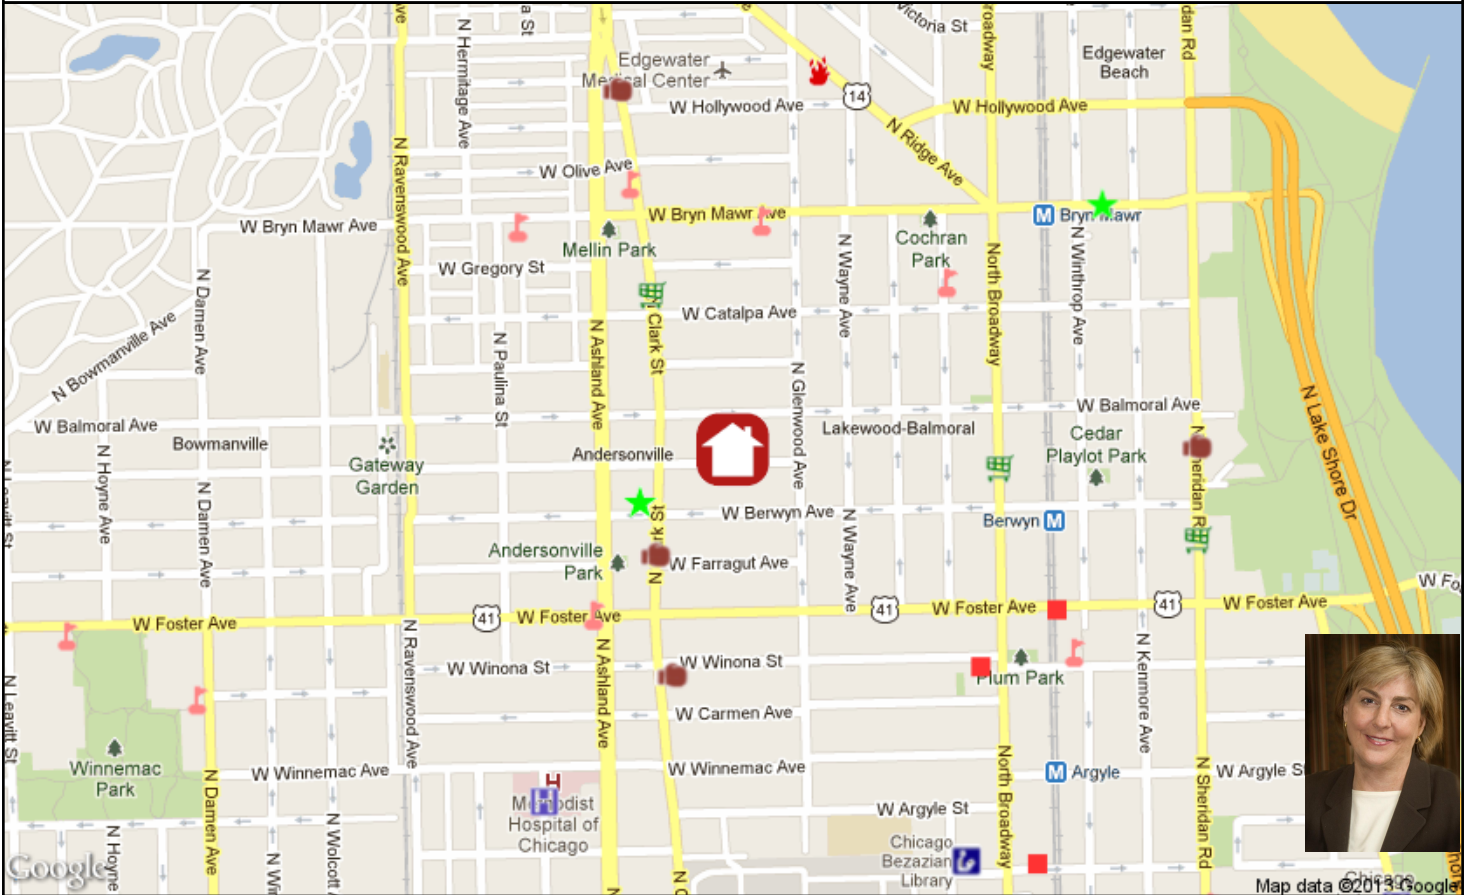

Home-Turf Report for 1440 W. Summerdale Ave., Chicago, IL 60640

Prepared by: Maggie Finegan // Keller Williams // 773-502-1673 // mfinegan@kw.com

© Home-Turf Marketing Systems, L.L.C. // Visit www.hometurfonline.com or call (800) 689-1652

City Ward#: 48

Alderman: Harry Osterman
5533 N. Broadway Ave., 60640, 773-784-5277

Nearest Public High Schools:

Senn HS, 5900 N Glenwood Av, 0.7mi N
Rickover Naval Military High, 5900 N Glenwood Av, 0.7mi N

Nearest Private High Schools:

St Gregory High, 1677 W Bryn Mawr Ave, 0.4mi NW
Jane Addams, 1800 W Cuyler Ave, 1.7mi S
Lawrence Hall Youth Services, 4833 N Francisco Ave, 1.9mi W

Nearest Public Elementary Schools:

Trumbull Elem., 5200 N Ashland Av, 0.3mi SW
Peirce Elem., 1423 W Bryn Mawr Av, 0.3mi N

Nearest Private Elementary Schools:

Northside Catholic Acd., 5525 N Magnolia Ave, 0.3mi NE
Lake Shore, 5611 N Clark, 0.4mi N

Nearest Daycare Centers:

Building Bridges South-East Asia Ctr, 5120 N Broadway St, 0.4mi SE
Building Bridges South-East Asia Ctr, 1112 W Foster Ave, 0.5mi SE
Building Bridges South-East Asia Ctr, 1124 W Ainslie St, 0.6mi SE

Nearest Public Library:

Bezazian, 1226 W Ainslie St, 312-744-0019, 0.6mi SE

Nearest Hospital:

Methodist Hospital, 5025 N Paulina St, 0.5mi SW

Nearest Major Grocery Stores:

Jewel, 5516 N Clark St, 0.2mi NW
Jewel, 5343 N Broadway St, 0.3mi E
Dominick's, 520 N Sheridan Road, 0.6mi E

Nearest Movie Theaters:

Davis Theatre, 4614 N Lincoln Ave, 1.4mi SW
400 Theater, 6746 N Sheridan Rd, 1.8mi N

Nearest Health Clubs:

Cheetah Gym, 5248 N Clark St, 0.2mi SW
Bikram Yoga Andersonville, 5715 N Clark St, 0.5mi N

Nearest Starbucks:

5300 N Clark Street, 0.1mi SW

Nearest CTA Station:

Berwyn, Red Line, 0.4mi E

Nearest Metra Ravenswood, 0.9mi SW

Nearest Fire 0.5mi N

- Starbucks
- Health Club
- Dog Park
- Day Care
- Major Grocery
- Library
- Hospital
- Post Office
- Theater
- Fire Station
- School
- CTA Station
- Metra Station
- City Park

Home-Turf Marketing Systems, L.L.C. and the users of Home-Turf assume no responsibility for any loss or impact resulting from the use of this information. No representations are made regarding the accuracy of the information provided. All data is subject to change and should be verified with local sources.