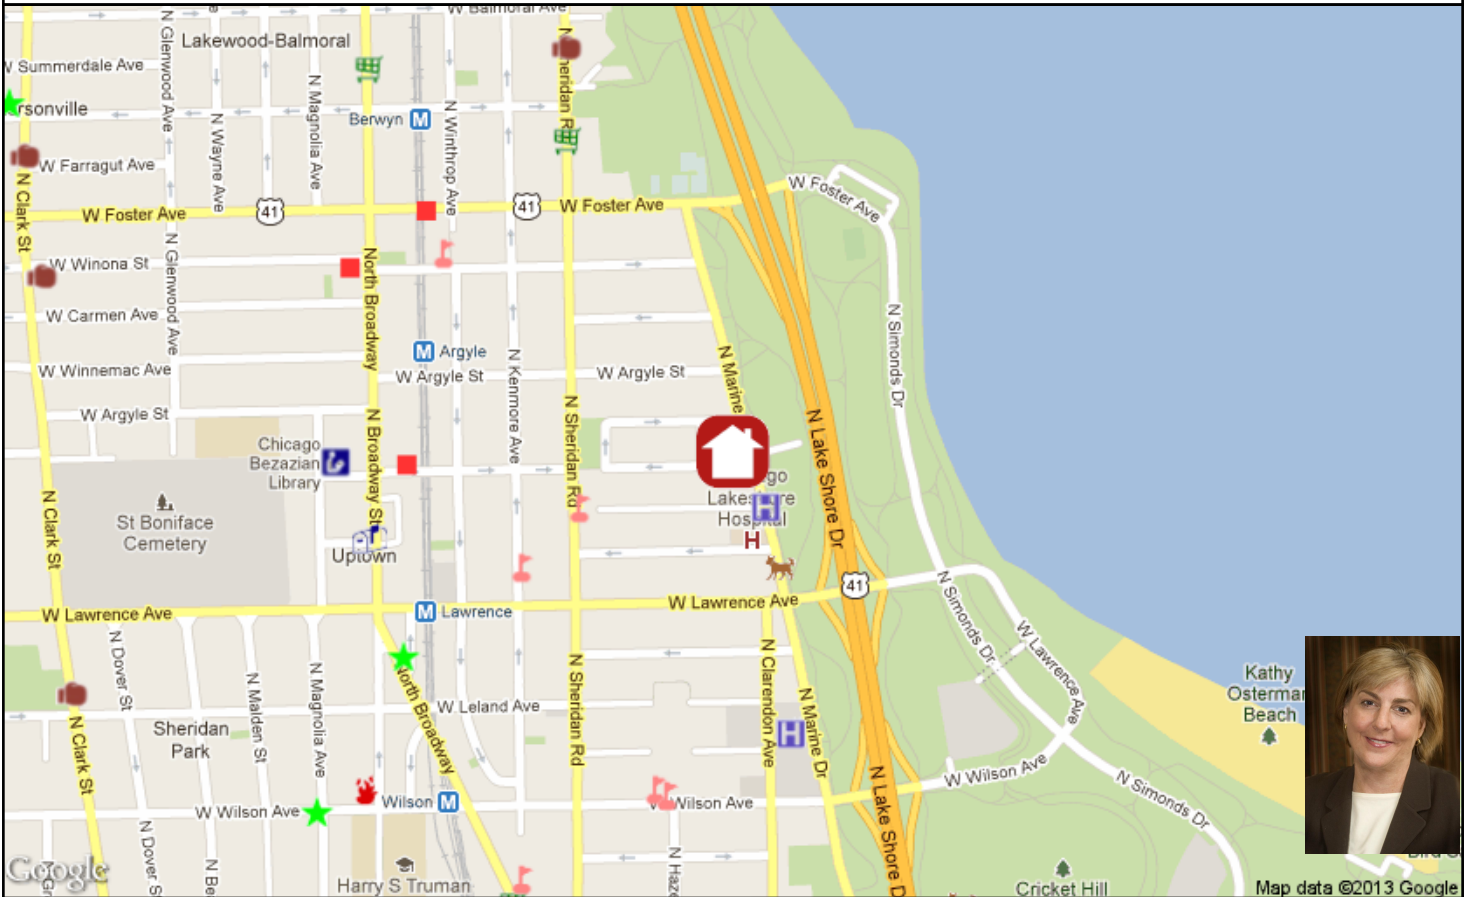

Home-Turf Report for 4900 N. Marine, Chicago, IL

Prepared by: Maggie Finegan // Keller Williams // 773-502-1673 // mfinegan@kw.com

© 2001-2011 Home-Turf Marketing Systems, L.L.C. // Visit www.hometurfonline.com or call (800) 689-1652

City Ward#: 48

Alderman: Harry Osterman
5533 N. Broadway Ave., 60640, 773-784-5277

Nearest Public High Schools:

Uplift Community High School, 900 W Wilson Ave, 0.4mi S
Rickover Naval Military High, 5900 N Glenwood Av, 1.4mi NW

Nearest Private High Schools:

Prologue, 640 W Irving Park Rd, 1.2mi S
St Gregory High, 1677 W Bryn Mawr Ave, 1.3mi NW
Jane Addams, 1800 W Cuyler Ave, 1.7mi SW

Nearest Public Elementary Schools:

Mccutcheon Elem., 4865 N Sheridan Rd, 0.2mi W
Goudy Elem., 5120 N Winthrop Av, 0.4mi NW

Nearest Private Elementary Schools:

St Thomas Of Canterbury, 4827 N Kenmore Ave, 0.3mi SW

Teach 21 Day Care Inc, 4343 N Clarendon Ave, 0.7mi S

Nearest Daycare Centers:

Building Bridges South-East Asia Ctr, 1124 W Ainslie St, 0.4mi W
Building Bridges South-East Asia Ctr, 1112 W Foster Ave, 0.5mi NW
Building Bridges South-East Asia Ctr, 5120 N Broadway St, 0.5mi NW

Nearest Public Library:

Bezazian, 1226 W Ainslie St, 312-744-0019, 0.5mi W

Nearest Hospital:

Chicago Lakeshore Hospital, 4840 N Marine Dr, 0.1mi SE

Nearest Major Grocery Stores:

Dominick's, 520 N Sheridan Road, 0.6mi N
Aldi, 4500 N Broadway St, 0.6mi SW
Jewel, 5343 N Broadway St, 0.7mi NW

Nearest Movie Theaters:

Music Box, 3733 N Southport Ave, 1.7mi SW
Davis Theatre, 4614 N Lincoln Ave, 1.9mi W

Nearest Health Clubs:

Curves, 5339 N Sheridan Rd, 0.6mi N
Corepower Yoga, 4428 N Broadway, 0.7mi S

Nearest Starbucks:

4753 North Broadway, 0.5mi SW

Nearest CTA Station:

Argyle, Red Line, 0.4mi W

Nearest Metra Ravenswood, 1.2mi W

Nearest Fire 0.6mi SW

- Starbucks
- Health Club
- Dog Park
- Day Care
- Major Grocery
- Library
- Hospital
- Post Office
- Theater
- Fire Station
- School
- CTA Station
- Metra Station
- City Park

Home-Turf Marketing Systems, L.L.C. and the users of Home-Turf assume no responsibility for any loss or impact resulting from the use of this information. No representations are made regarding the accuracy of the information provided. All data is subject to change and should be verified with local sources.