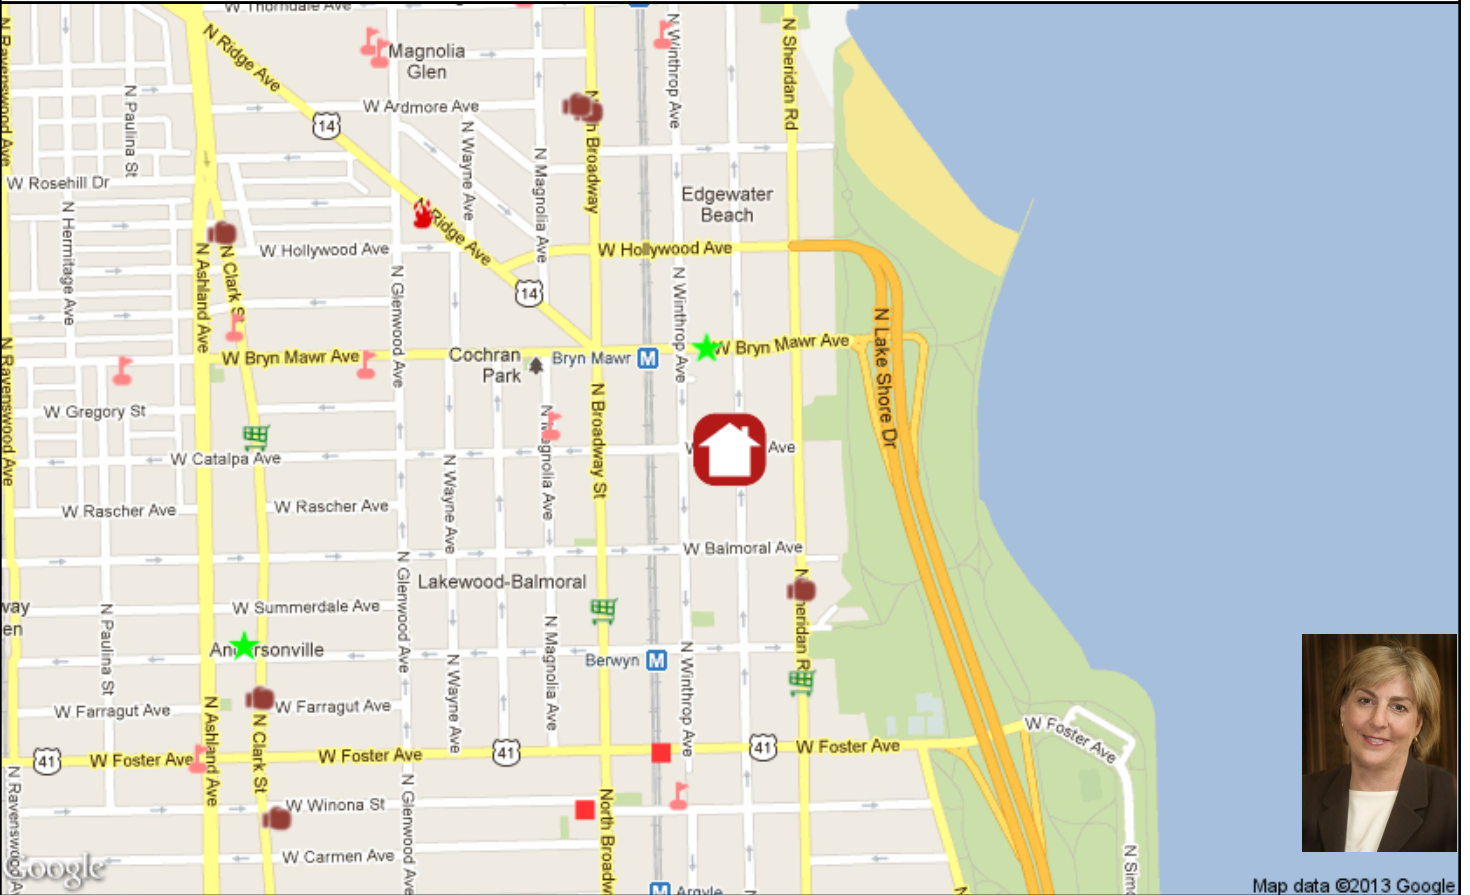

Home-Turf Report for 1040 W. Catalpa, 60640

Map data ©2013 Google

Prepared by: Maggie Finegan // Keller Williams // 773-502-1673 // mfinegan@kw.com

© 2001-2011 Home-Turf Marketing Systems, L.L.C. // Visit www.hometurfonline.com or call (800) 689-1652

City Ward#: 48

Alderman: Harry Osterman
5533 N. Broadway Ave., 60640, 773-784-5277

Nearest Public High Schools:

Rickover Naval Military High, 5900 N Glenwood Av, 0.7mi NW

Senn HS, 5900 N Glenwood Av, 0.7mi NW

Nearest Private High Schools:

St Gregory High, 1677 W Bryn Mawr Ave, 0.8mi W

Prologue, 640 W Irving Park Rd, 1.9mi S

Jane Addams, 1800 W Cuyler Ave, 2.0mi SW

Nearest Public Elementary Schools:

Goudy Elem., 5120 N Winthrop Av, 0.4mi S

Peirce Elem., 1423 W Bryn Mawr Av, 0.5mi W

Nearest Private Elementary Schools:

Northside Catholic Acd., 5525 N Magnolia Ave, 0.2mi W

C A L A - North, 5959 N Sheridan Rd, 0.6mi N

Nearest Daycare Centers:

Building Bridges South-East Asia Ctr, 1112 W Foster Ave,

0.4mi S

Building Bridges South-East Asia Ctr, 5120 N Broadway St,

0.5mi S

Building Bridges South-East Asia Ctr, 1124 W Ainslie St, 0.7mi

S

Nearest Public Library:

Edgewater, 1210 W Elmdale Ave, 312-744-0718, 0.7mi N

Nearest Hospital:

Kindred Chicago Lakeshore, 6130 N Sheridan Rd, 0.8mi N

Nearest Major Grocery Stores:

Dominick's, 520 N Sheridan Road, 0.2mi SE

Jewel, 5343 N Broadway St, 0.3mi SW

Jewel, 5516 N Clark St, 0.6mi W

Nearest Movie Theaters:

400 Theater, 6746 N Sheridan Rd, 1.6mi N

Davis Theatre, 4614 N Lincoln Ave, 1.9mi SW

Nearest Health Clubs:

Curves, 5339 N Sheridan Rd, 0.2mi SE

Yoga Now, 1220 W. Morse, 0.5mi NW

Nearest Starbucks:

1070 W. Bryn Mawr Ave., 0.1mi N

Nearest CTA Station:

Bryn Mawr, Red Line, 0.2mi NW

Nearest Metra

Ravenswood, 1.3mi SW

Nearest Fire

0.5mi NW

- Starbucks
- Health Club
- Dog Park
- Day Care
- Major Grocery
- Library
- Hospital
- Post Office
- Theater
- Fire Station
- School
- CTA Station
- Metra Station
- City Park

Home-Turf Marketing Systems, L.L.C. and the users of Home-Turf assume no responsibility for any loss or impact resulting from the use of this information. No representations are made regarding the accuracy of the information provided. All data is subject to change and should be verified with local sources.