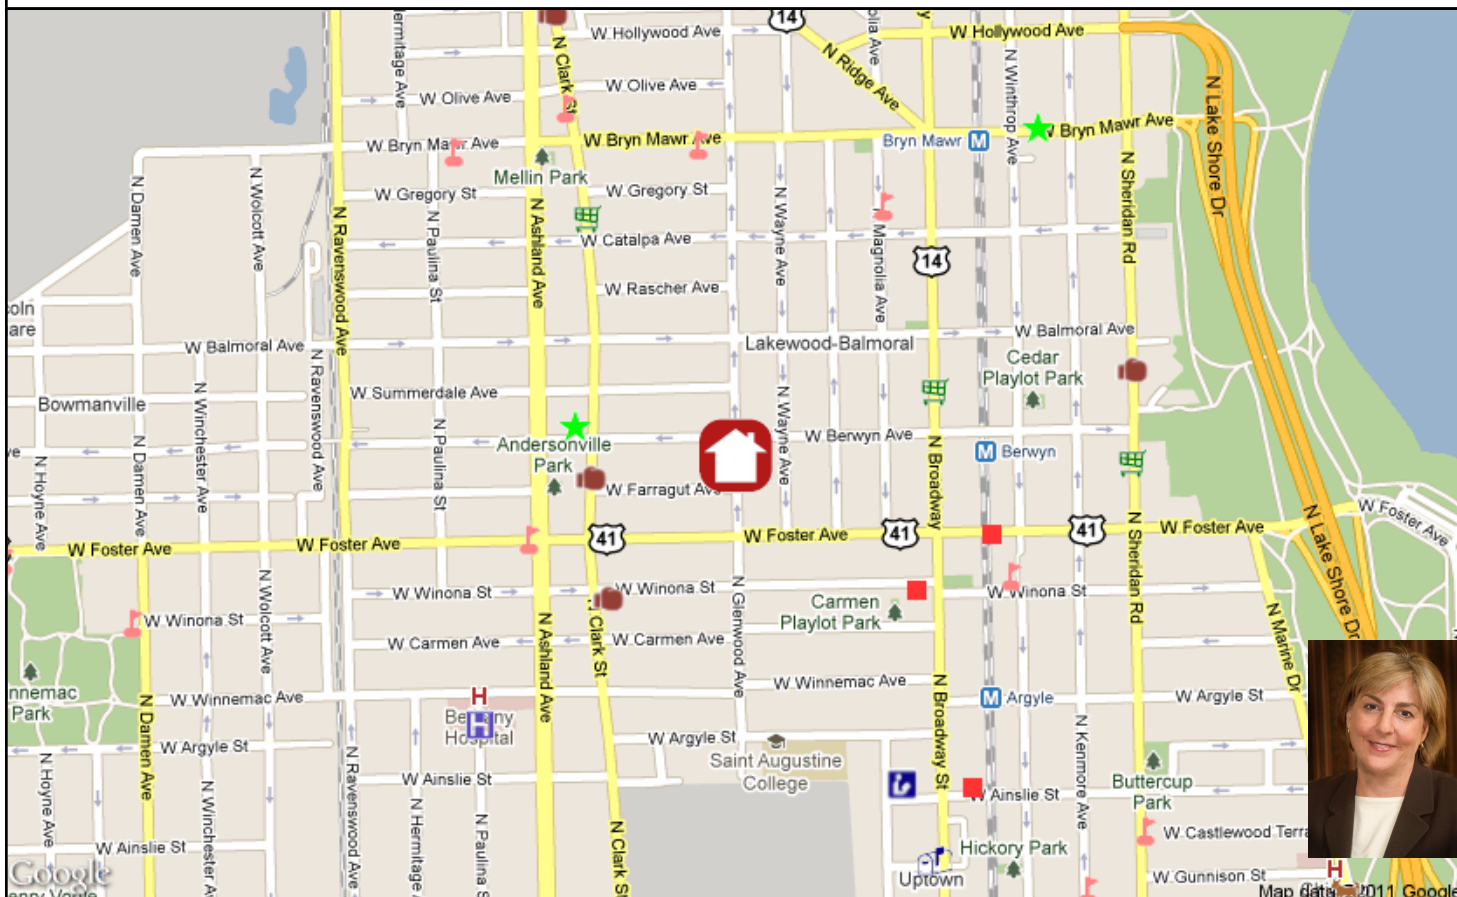

Home-Turf Report for 5251 N Glenwood, Chicago, IL

Prepared by: Maggie Finegan // Keller Williams // 773-502-1673 // mfinegan@kw.com

© 2001-2011 Home-Turf Marketing Systems, L.L.C. // Visit www.hometurfonline.com or call (800) 689-1652

City Ward#: 48

Alderman: Mary Ann Smith
5533 N. Broadway Ave., 60640, 773-784-5277

Nearest Public High Schools:

Rickover Naval Military High, 5900 N Glenwood Av, 0.8mi N
Senn HS, 5900 N Glenwood Av, 0.8mi N

Nearest Private High Schools:

St Gregory High, 1677 W Bryn Mawr Ave, 0.5mi NW
Jane Addams, 1800 W Cuyler Ave, 1.6mi S
Prologue, 640 W Irving Park Rd, 1.8mi SE

Nearest Public Elementary Schools:

Trumbull Elem., 5200 N Ashland Av, 0.3mi W
Goudy Elem., 5120 N Winthrop Av, 0.4mi SE

Nearest Private Elementary Schools:

Northside Catholic Acd., 5525 N Magnolia Ave, 0.4mi NE
Lake Shore, 5611 N Clark, 0.5mi NW

Nearest Daycare Centers:

Building Bridges South-East Asia Ctr, 5120 N Broadway St, 0.3mi SE
Building Bridges South-East Asia Ctr, 1112 W Foster Ave, 0.3mi E
Building Bridges South-East Asia Ctr, 1124 W Ainslie St, 0.5mi SE

Nearest Public Library:

Bezazian, 1226 W Ainslie St, 312-744-0019, 0.5mi SE

Nearest Hospital:

Methodist Hospital, 5025 N Paulina St, 0.5mi SW

Nearest Major Grocery Stores:

Jewel, 5343 N Broadway St, 0.3mi E
Jewel, 5516 N Clark St, 0.4mi NW
Dominick's, 6009 N Broadway St, 1.0mi N

Nearest Movie Theaters:

Davis Theatre, 4614 N Lincoln Ave, 1.4mi SW
400 Theater, 6746 N Sheridan Rd, 1.9mi N

Nearest Health Clubs:

Cheetah Gym, 5248 N Clark St, 0.2mi W
Know No Limits, 5121 N Clark St, 0.2mi SW

Nearest Starbucks:

5300 N Clark St, 0.2mi W

Nearest CTA Station:

Berwyn, Red Line, 0.3mi E

Nearest Metra Station:

Ravenswood, 0.8mi SW

Nearest Fire Station:

0.6mi N

- Starbucks
- Health Club
- Dog Park
- Day Care
- Major Grocery
- Library
- Hospital
- Post Office
- Theater
- Fire Station
- School
- CTA Station
- Metra Station
- City Park

Home-Turf Marketing Systems, L.L.C. and the users of Home-Turf assume no responsibility for any loss or impact resulting from the use of this information. No representations are made regarding the accuracy of the information provided. All data is subject to change and should be verified with local sources.