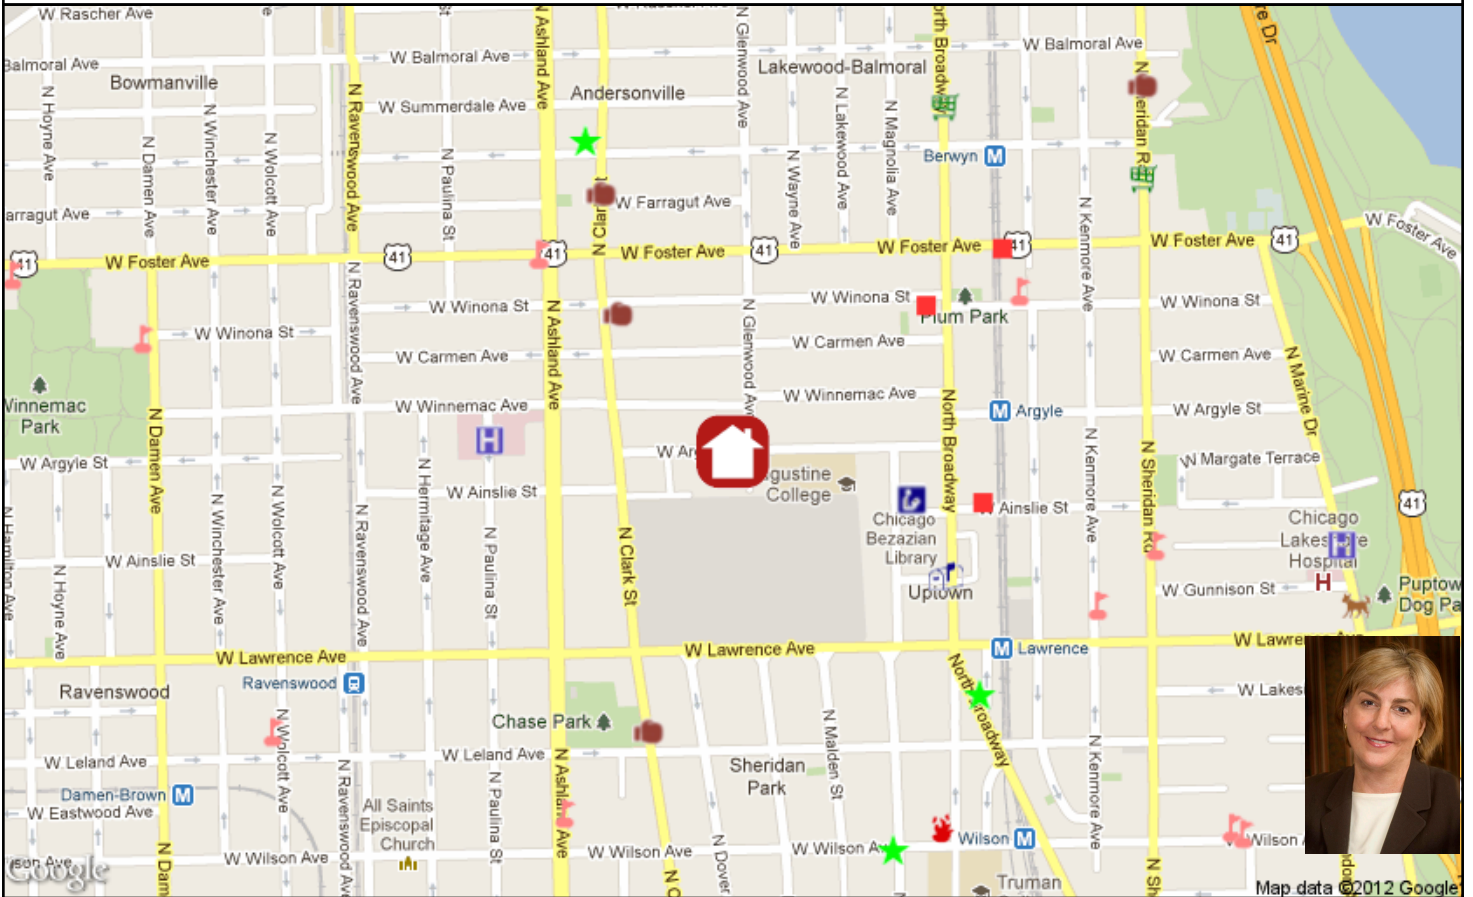

Home-Turf Report for 1408 W. Argyle 60640

Prepared by: Maggie Finegan // Keller Williams // 773-502-1673 // mfinegan@kw.com

© 2001-2011 Home-Turf Marketing Systems, L.L.C. // Visit www.hometurfonline.com or call (800) 689-1652

City Ward#: 46

Alderman: James Cappleman
4544 N. Broadway, 60640, 773-878-4646

Nearest Public High Schools:

Amundsen High, 5110 N Damen Av, 0.8mi W
Uplift Community High School, 900 W Wilson Ave, 0.8mi SE

Nearest Private High Schools:

St Gregory High, 1677 W Bryn Mawr Ave, 0.8mi NW
Jane Addams, 1800 W Cuyler Ave, 1.3mi S
Prologue, 640 W Irving Park Rd, 1.6mi SE

Nearest Public Elementary Schools:

Trumbull Elem., 5200 N Ashland Av, 0.3mi NW
Goudy Elem., 5120 N Winthrop Av, 0.4mi NE

Nearest Private Elementary Schools:

St Thomas Of Canterbury, 4827 N Kenmore Ave, 0.5mi SE
Our Lady Of Lourdes, 4641 N Ashland Ave, 0.5mi SW

Nearest Daycare Centers:

Building Bridges South-East Asia Ctr, 5120 N Broadway St, 0.3mi NE
Building Bridges South-East Asia Ctr, 1124 W Ainslie St, 0.3mi E
Building Bridges South-East Asia Ctr, 1112 W Foster Ave, 0.4mi NE

Nearest Public Library:

Bezazian, 1226 W Ainslie St, 312-744-0019, 0.2mi E

Nearest Hospital:

Methodist Hospital, 5025 N Paulina St, 0.3mi W

Nearest Major Grocery Stores:

Jewel, 5343 N Broadway St, 0.5mi NE
Jewel, 5516 N Clark St, 0.7mi N
Dominick's, 520 N Sheridan Road, 0.7mi NE

Nearest Movie Theaters:

Davis Theatre, 4614 N Lincoln Ave, 1.2mi SW
Music Box, 3733 N Southport Ave, 1.6mi S

Nearest Health Clubs:

Cheetah Gym, 5248 N Clark St, 0.4mi NW
From The Center, 4721 N Clark St, 0.4mi S

Nearest Starbucks:

4753 North Broadway, 0.4mi SE

Nearest CTA Station:

Argyle, Red Line, 0.3mi E

Nearest Metra

Ravenswood, 0.6mi SW

Nearest Fire

0.5mi SE

- Starbucks
- Health Club
- Dog Park
- Day Care
- Major Grocery
- Library
- Hospital
- Post Office
- Theater
- Fire Station
- School
- CTA Station
- Metra Station
- City Park

Home-Turf Marketing Systems, L.L.C. and the users of Home-Turf assume no responsibility for any loss or impact resulting from the use of this information. No representations are made regarding the accuracy of the information provided. All data is subject to change and should be verified with local sources.