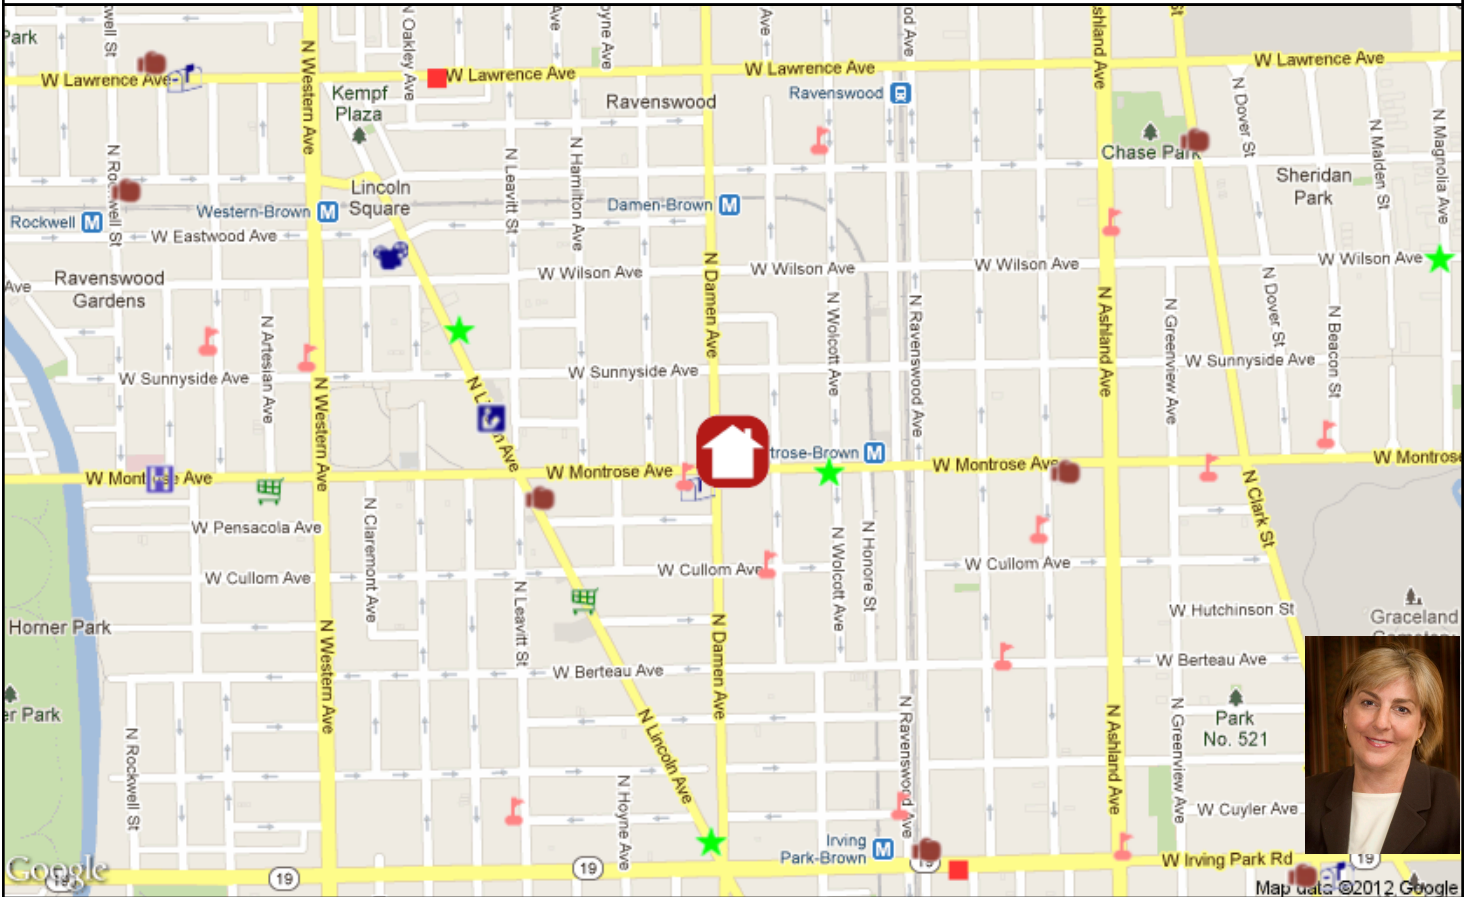

Home-Turf Report for 4407 N. Damen, Chicago, IL

Prepared by: Maggie Finegan // Keller Williams // 773-502-1673 // mfinegan@kw.com

© 2001-2011 Home-Turf Marketing Systems, L.L.C. // Visit www.hometurfonline.com or call (800) 689-1652

City Ward#: 47

Alderman: Ameya Pawar
4243 N. Lincoln Ave., 60618, 773-868-4747

Nearest Public High Schools:

Lake View High, 4015 N Ashland Av, 0.7mi SE
Amundsen High, 5110 N Damen Av, 0.9mi N

Nearest Private High Schools:

Jane Addams, 1800 W Cuyler Ave, 0.5mi SE
St Benedict High, 3900 N Leavitt St, 0.7mi S
Lawrence Hall Youth Services, 4833 N Francisco Ave, 1.2mi NW

Nearest Public Elementary Schools:

Ravenswood Elem., 4332 N Paulina St, 0.4mi E
Mcperson Elem., 4728 N Wolcott Av, 0.4mi N

Nearest Private Elementary Schools:

North Park Elem., 2017 W Montrose Ave, 0.1mi SW
Pilgrim Lutheran, 4300 N Winchester Av, 0.1mi S

Nearest Daycare Centers:

Adler Schools, 2239 W Lawrence Ave, 0.6mi NW
Apple Tree Learning Center, 1733 W Irving Park Rd, 0.6mi SE
Concordia Child Care Center, 3855 N Seeley Ave, 0.7mi S

Nearest Public Library:

Sulzer Regional, 4455 N Lincoln Ave, 312-744-7616, 0.3mi W

Nearest Hospital:

Chicago Institute of Neurosurgery and Neuroresearch, 4501 Winchester Ave, 0.1mi NE

Nearest Major Grocery Stores:

Jewel, 4250 N Lincoln Ave, 0.3mi SW
Aldi, 2431 W Montrose Ave, 0.6mi W
Trader Joe's, 3745 N Lincoln Ave, 0.8mi S

Nearest Movie Theaters:

Davis Theatre, 4614 N Lincoln Ave, 0.5mi NW
Music Box, 3733 N Southport Ave, 1.1mi SE

Nearest Health Clubs:

Curves, 4351 N Lincoln Ave, 0.3mi W
Essence Pilates, 1629 W Montrose Ave, 0.4mi E

Nearest Starbucks:

1900 W. Montrose Avenue, 0.1mi E

Nearest CTA Station:

Montrose, Brown Line, 0.2mi E

Nearest Metra

Ravenswood, 0.5mi NE

Nearest Fire

0.8mi S

- Starbucks
- Health Club
- Dog Park
- Day Care
- Major Grocery
- Library
- Hospital
- Post Office
- Theater
- Fire Station
- School
- CTA Station
- Metra Station
- City Park

Home-Turf Marketing Systems, L.L.C. and the users of Home-Turf assume no responsibility for any loss or impact resulting from the use of this information. No representations are made regarding the accuracy of the information provided. All data is subject to change and should be verified with local sources.